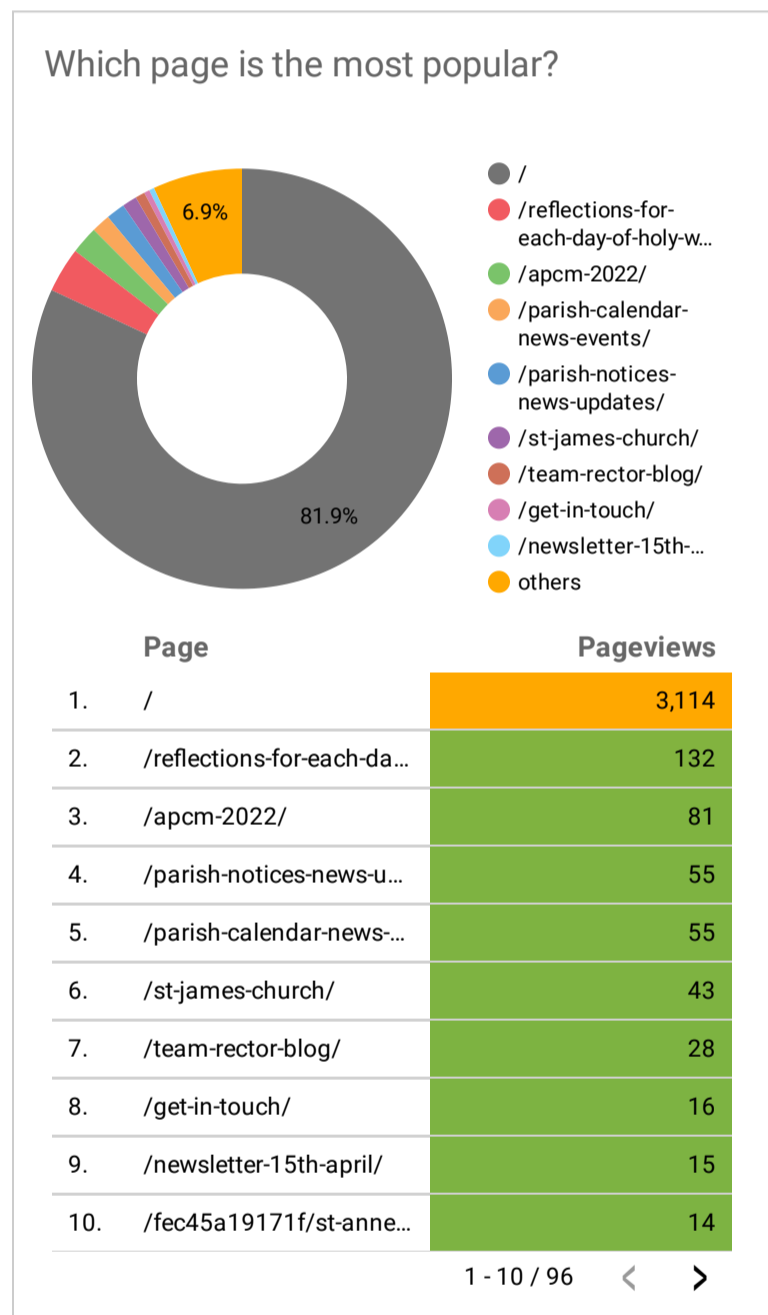

Google Analytics Behaviors Overview

Continent

Region

Channel

Device

8 Apr 2022 - 7 May 2022

Overview of your user behaviors

What do users see when they are in your website?

What do users search on the site?

Event category breakdown

How does your website perform?

Google Analytics Audience Overview

Continent ▼ |
 Region ▼ |
 Channel ▼ |
 Device ▼ |
 8 Apr 2022 - 7 May 2022 ▼

Your audience at a glance