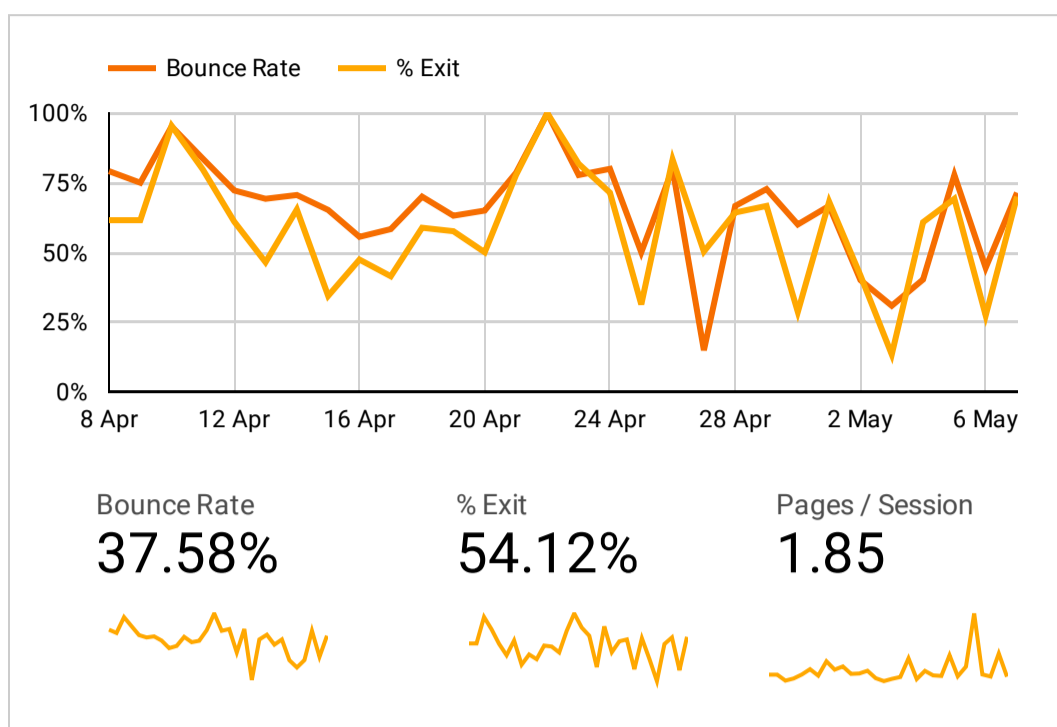

Google Analytics Behaviors Overview

Continent

Region

Channel

Device

8 Apr 2022 - 7 May 2022

Overview of your user behaviors

What do users see when they are in your website?

What do users search on the site?

Event category breakdown

How does your website perform?

Google Analytics Audience Overview

Continent ▼ |
 Region ▼ |
 Channel ▼ |
 Device ▼ |
 8 Apr 2022 - 7 May 2022 ▼

Your audience at a glance

Sessions
2.1K

Users
1.5K

New Users
1.5K

Behavior

Bounce Rate
37.6%

Pages / Session
1.8

Avg. Session Duration
01:32

Conversions