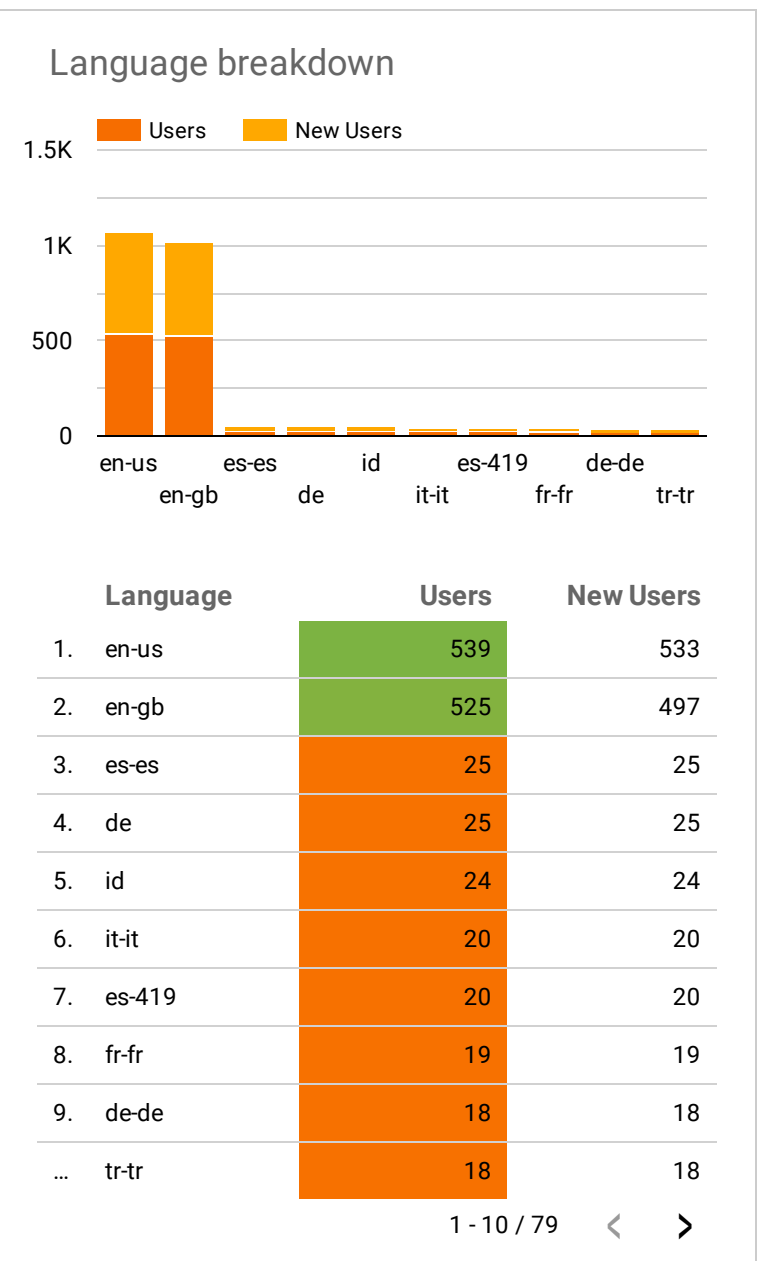

Google Analytics Behaviors Overview

Continent

Region

Channel

Device

8 Apr 2022 - 7 May 2022

Overview of your user behaviors

What do users see when they are in your website?

What do users search on the site?

Event category breakdown

How does your website perform?

Google Analytics Audience Overview

Continent ▼ |
 Region ▼ |
 Channel ▼ |
 Device ▼ |
 8 Apr 2022 - 7 May 2022 ▼

Your audience at a glance

Let's learn a bit more about your users!

Google Analytics Acquisition Overview

Continent ▾

Region ▾

Channel ▾

Device ▾

8 Apr 2022 - 7 May 2022 ▾

Users
1,492

Sessions
2,057

Bounce Rate
37.58%

Goal Completions
No data

Avg. Time on Page
00:01:48

Top Acquisition Channels

Users (vs. New Users)

Conversions

Acquisition