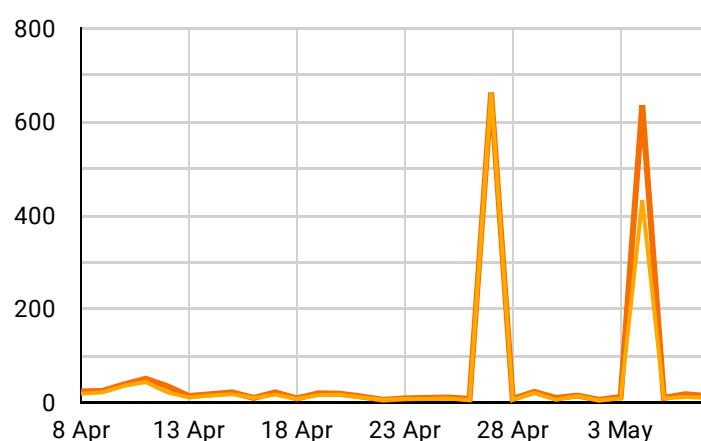

Let's learn a bit more about your users!

Google Analytics Acquisition Overview

Continent ▾

Region ▾

Channel ▾

Device ▾

8 Apr 2022 - 7 May 2022 ▾

Users
1,492

Sessions
2,057

Bounce Rate
37.58%

Goal Completions
No data

Avg. Time on Page
00:01:48

Top Acquisition Channels

Users (vs. New Users)

Conversions

Acquisition

Sessions
2.1K

Users
1.5K

New Users
1.5K

Behavior

Bounce Rate
37.6%

Pages / Session
1.8

Avg. Session Duration
01:32

Conversions