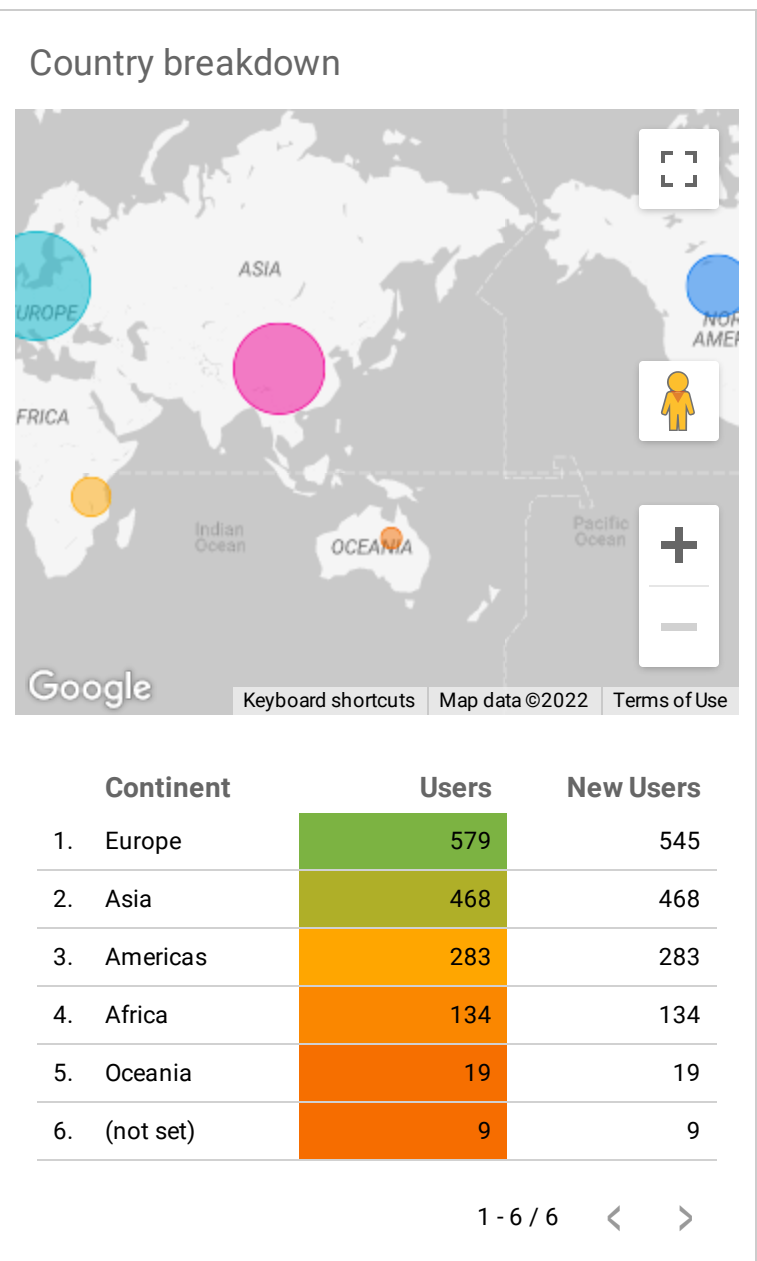

Google Analytics Behaviors Overview

Continent

Region

Channel

Device

8 Apr 2022 - 7 May 2022

Overview of your user behaviors

What do users see when they are in your website?

What do users search on the site?

Event category breakdown

How does your website perform?

Google Analytics Audience Overview

Continent ▼ |
 Region ▼ |
 Channel ▼ |
 Device ▼ |
 8 Apr 2022 - 7 May 2022 ▼

Your audience at a glance

Let's learn a bit more about your users!

Google Analytics Acquisition Overview

Continent ▾

Region ▾

Channel ▾

Device ▾

8 Apr 2022 - 7 May 2022 ▾

Users
1,492