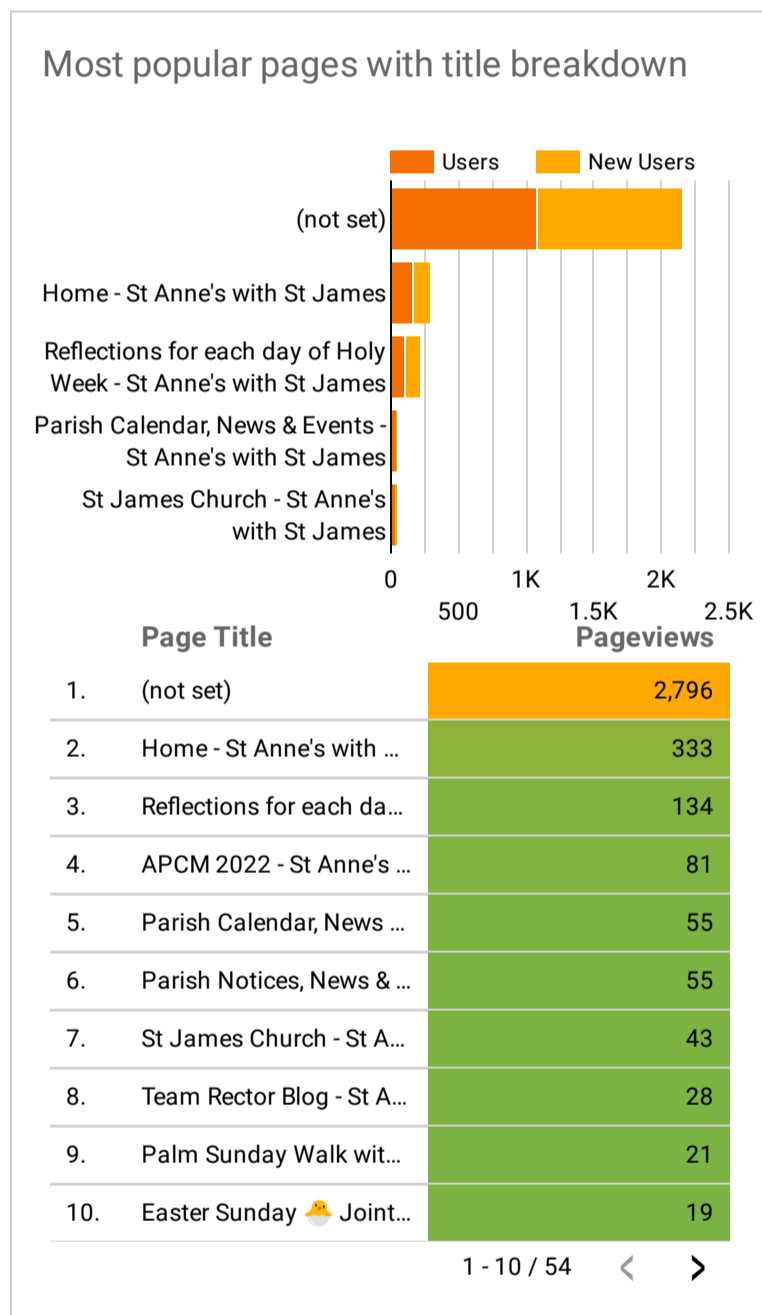

Google Analytics Behaviors Overview

Continent

Region

Channel

Device

8 Apr 2022 - 7 May 2022

Overview of your user behaviors

What do users see when they are in your website?

What do users search on the site?

Event category breakdown

How does your website perform?

Google Analytics Audience Overview

Continent ▼ |
 Region ▼ |
 Channel ▼ |
 Device ▼ |
 8 Apr 2022 - 7 May 2022 ▼

Your audience at a glance

Let's learn a bit more about your users!

Google Analytics Acquisition Overview

Continent ▾

Region ▾

Channel ▾

Device ▾

8 Apr 2022 - 7 May 2022 ▾

Users
1,492