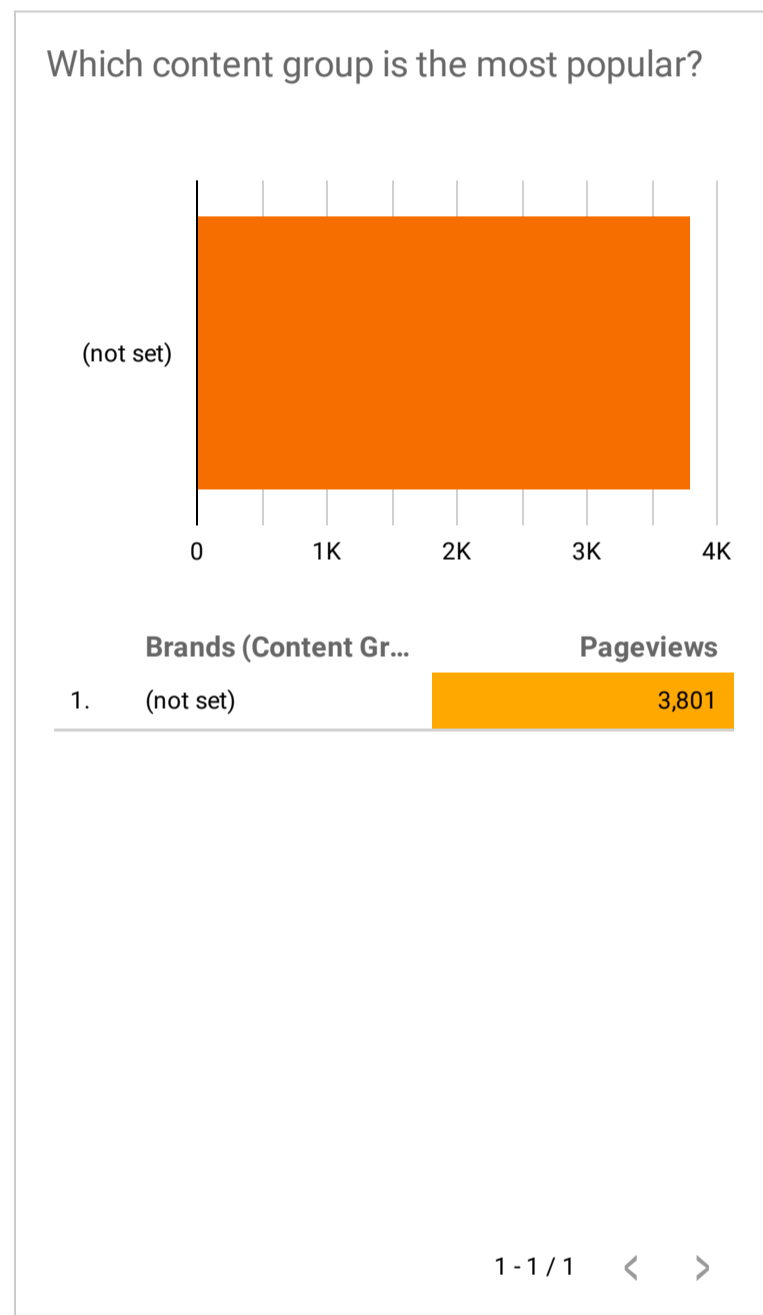

Google Analytics Behaviors Overview

Continent

Region

Channel

Device

8 Apr 2022 - 7 May 2022

Overview of your user behaviors

What do users see when they are in your website?