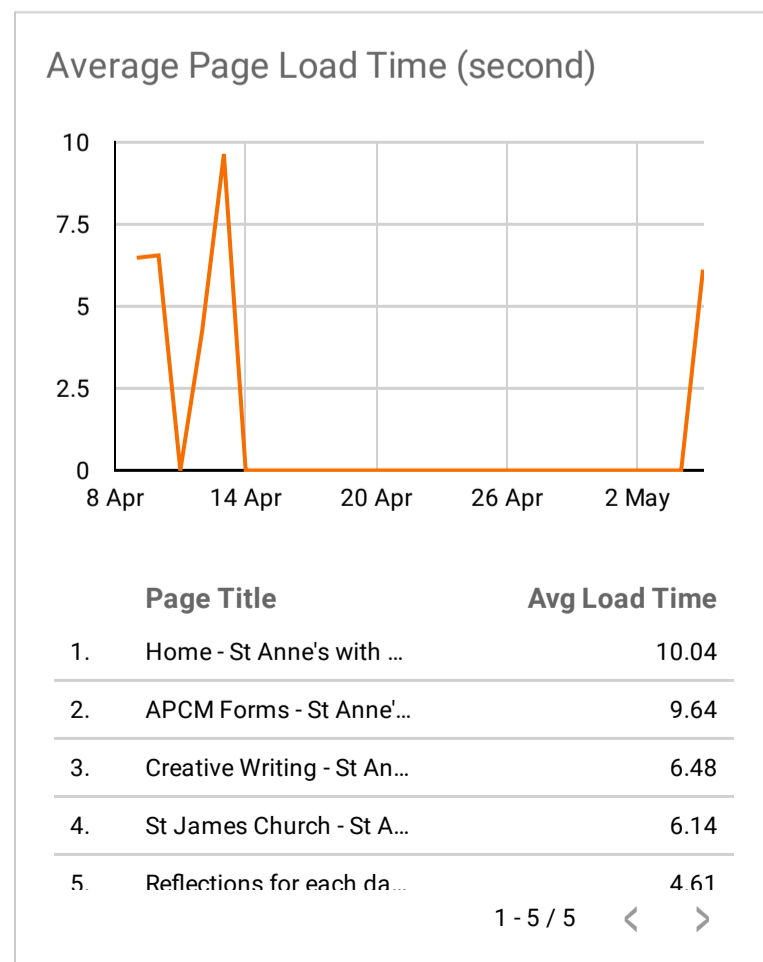

Google Analytics Behaviors Overview

Continent

Region

Channel

Device

8 Apr 2022 - 7 May 2022

Overview of your user behaviors

What do users see when they are in your website?

What do users search on the site?

Event category breakdown

How does your website perform?

Google Analytics Audience Overview

Continent ▼ |
 Region ▼ |
 Channel ▼ |
 Device ▼ |
 8 Apr 2022 - 7 May 2022 ▼

Your audience at a glance