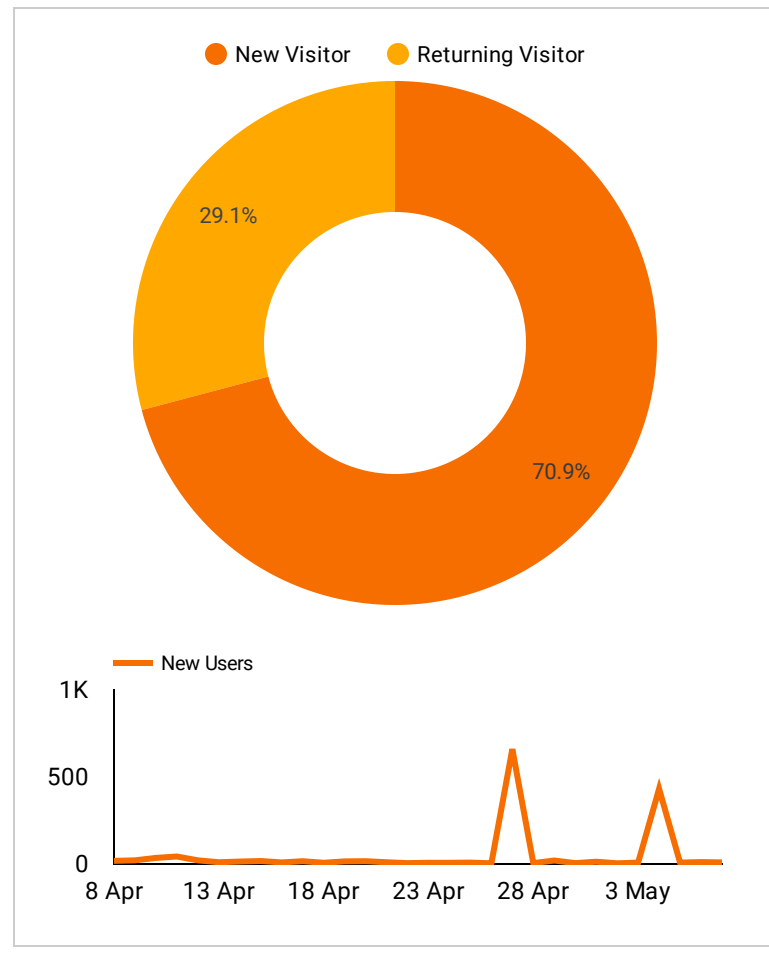

What do users search on the site?

Event category breakdown

How does your website perform?

Google Analytics Audience Overview

Continent ▼ |
 Region ▼ |
 Channel ▼ |
 Device ▼ |
 8 Apr 2022 - 7 May 2022 ▼

Your audience at a glance

Let's learn a bit more about your users!

Google Analytics Acquisition Overview

Continent ▾

Region ▾

Channel ▾

Device ▾

8 Apr 2022 - 7 May 2022 ▾

Users
1,492

Sessions
2.1K

Users
1.5K

New Users
1.5K

Behavior

Bounce Rate
37.6%

Pages / Session
1.8

Avg. Session Duration
01:32

Conversions