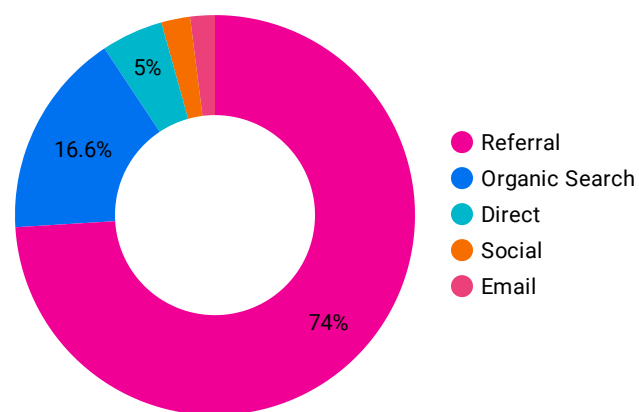

Let's learn a bit more about your users!

Google Analytics Acquisition Overview

Continent ▾

Region ▾

Channel ▾

Device ▾

8 Apr 2022 - 7 May 2022 ▾

Users
1,492

Sessions
2,057

Bounce Rate
37.58%

Goal Completions
No data

Avg. Time on Page
00:01:48

Top Acquisition Channels

Users (vs. New Users)

Conversions

Acquisition