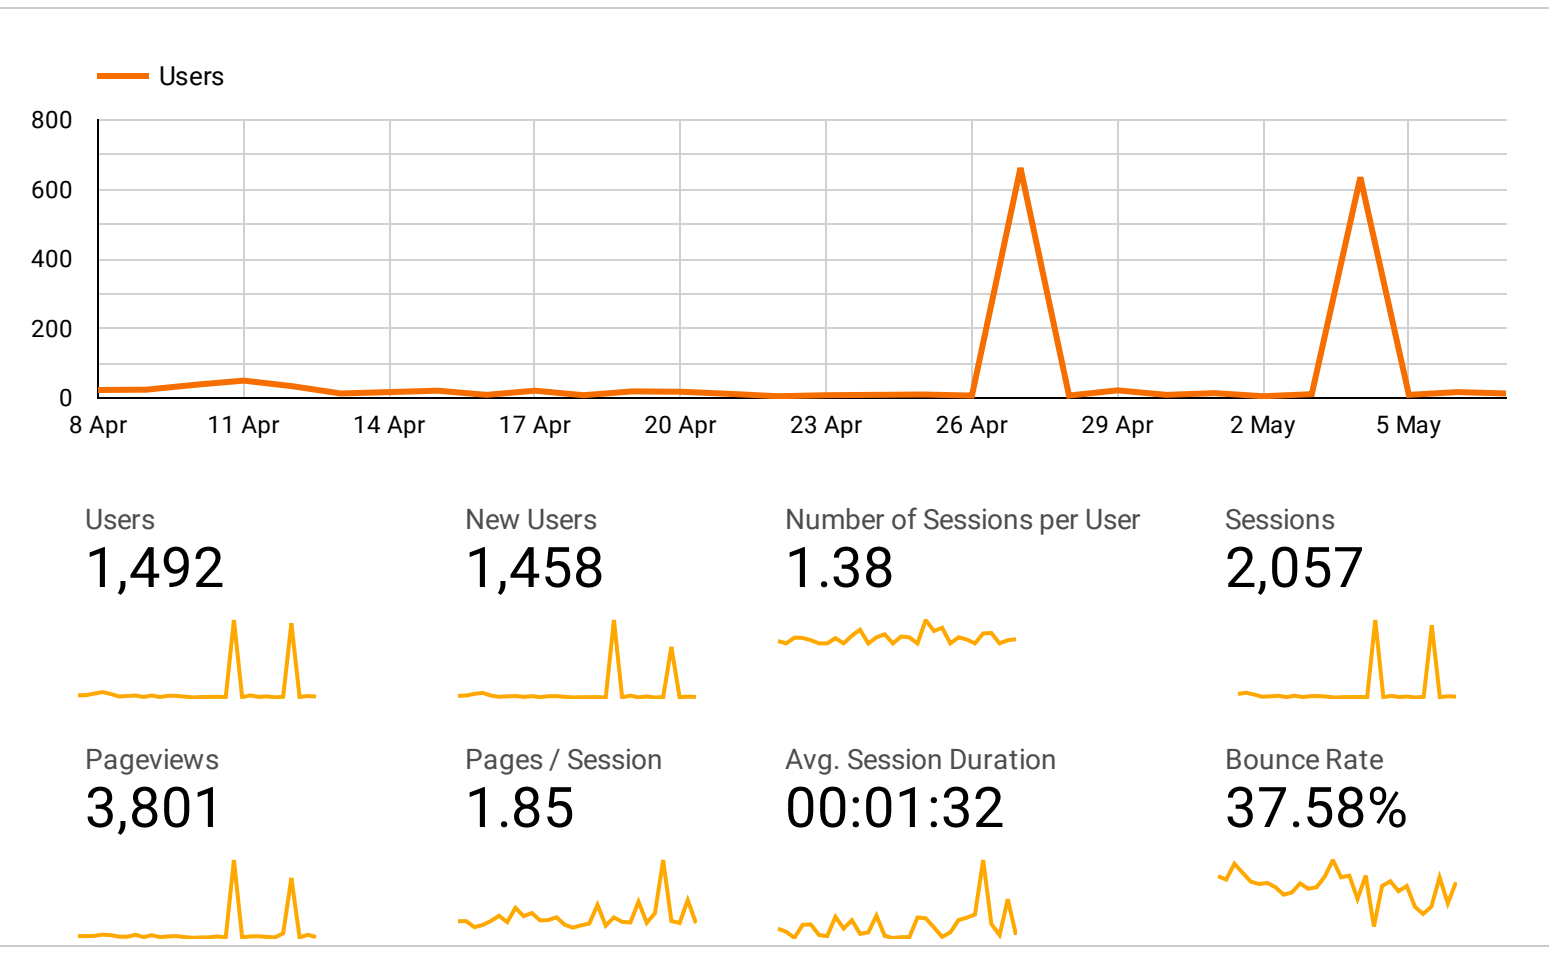

What do users search on the site?

Event category breakdown

How does your website perform?

Google Analytics Audience Overview

Continent ▼ |
 Region ▼ |
 Channel ▼ |
 Device ▼ |
 8 Apr 2022 - 7 May 2022 ▼

Your audience at a glance

Let's learn a bit more about your users!

Google Analytics Acquisition Overview

Continent ▾

Region ▾

Channel ▾

Device ▾

8 Apr 2022 - 7 May 2022 ▾

Users
1,492

Sessions
2,057

Bounce Rate
37.58%

Goal Completions
No data

Avg. Time on Page
00:01:48

Top Acquisition Channels

Users (vs. New Users)

Conversions

Acquisition

Sessions
2.1K

Users
1.5K

New Users
1.5K

Behavior

Bounce Rate
37.6%

Pages / Session
1.8

Avg. Session Duration
01:32

Conversions