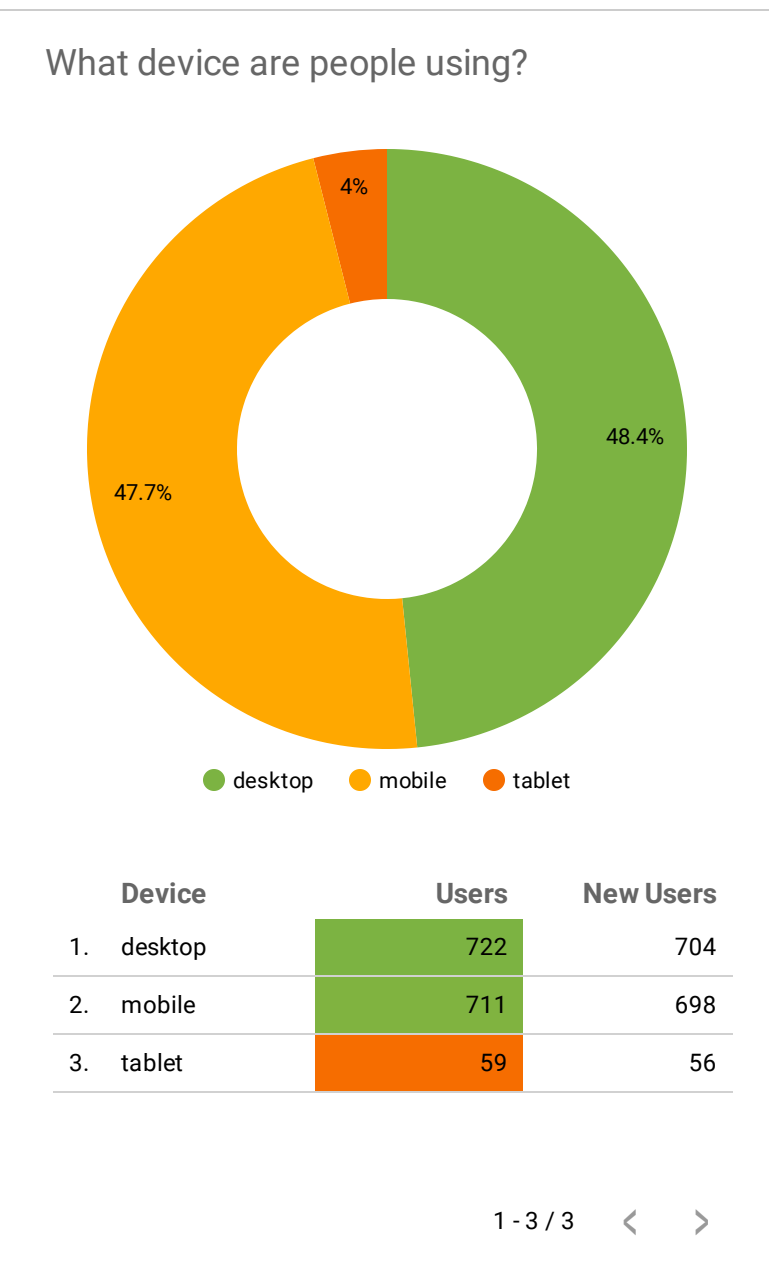

What do users search on the site?

Event category breakdown

How does your website perform?

Google Analytics Audience Overview

Continent ▼ |
 Region ▼ |
 Channel ▼ |
 Device ▼ |
 8 Apr 2022 - 7 May 2022 ▼

Your audience at a glance

Let's learn a bit more about your users!

Google Analytics Acquisition Overview

Continent ▾

Region ▾

Channel ▾

Device ▾

8 Apr 2022 - 7 May 2022 ▾

Users
1,492