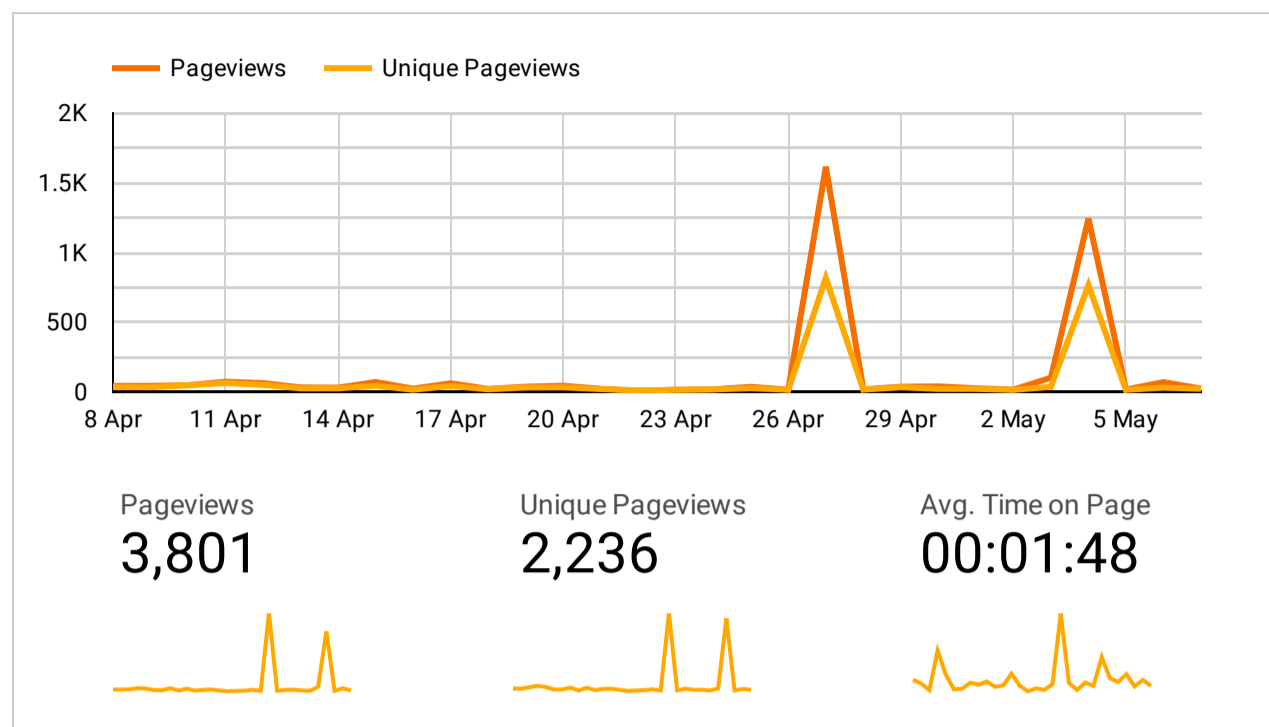

Google Analytics Behaviors Overview

Continent

Region

Channel

Device

8 Apr 2022 - 7 May 2022

Overview of your user behaviors

What do users see when they are in your website?

What do users search on the site?

Event category breakdown

How does your website perform?

Google Analytics Audience Overview

Continent ▼ |
 Region ▼ |
 Channel ▼ |
 Device ▼ |
 8 Apr 2022 - 7 May 2022 ▼

Your audience at a glance

Let's learn a bit more about your users!

Google Analytics Acquisition Overview

Continent ▾

Region ▾

Channel ▾

Device ▾

8 Apr 2022 - 7 May 2022 ▾

Users
1,492